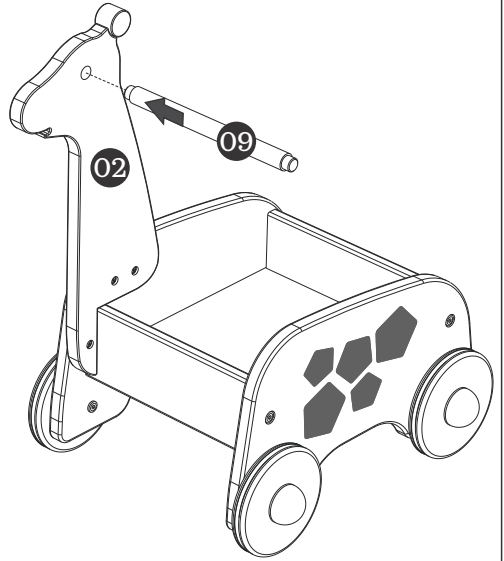

NESTiG

The Giraffe Toy Bin

Please read all instructions before assembly
and use of product!

Lisez toutes les instructions avant
d'assembler et d'utiliser le produit!

WARNING:

TO AVOID INJURY: Only use under the direct supervision of an adult. The maximum weight for this product is 45.0 lbs (20kgs). Do not push walker with child inside.

Product Parts Detail

A x8

8x30

B x8

7x50

C x6

M4x25

D x1

E x4

Assembly Instructions

01

02

03

04

05

06