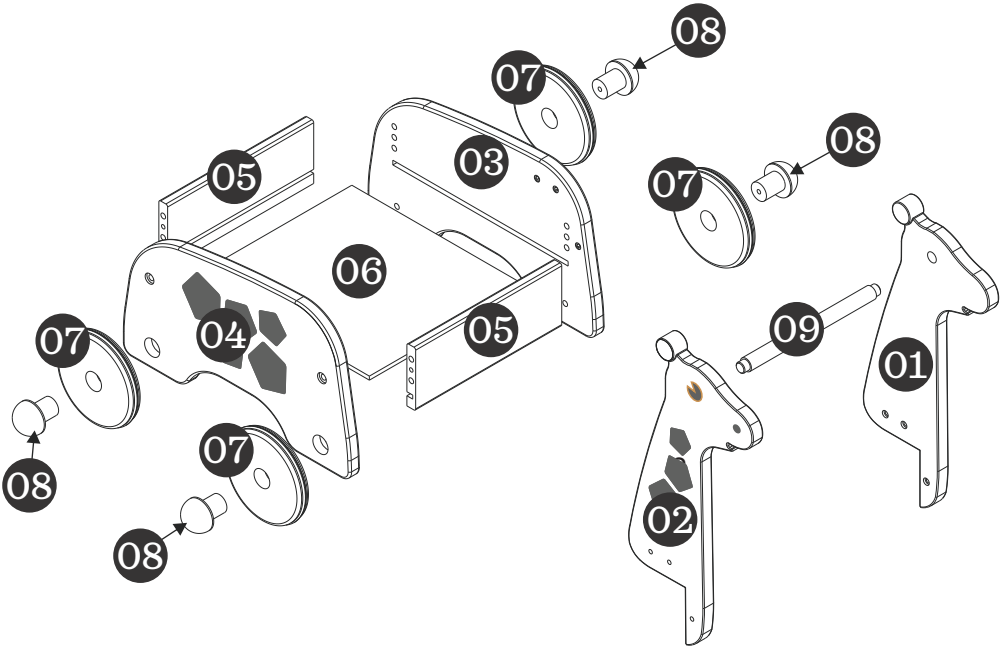

NESTiG

The Giraffe Toy Bin

Please read all instructions before assembly
and use of product!

Lisez toutes les instructions avant
d'assembler et d'utiliser le produit!

WARNING:

TO AVOID INJURY: Only use under the direct supervision of an adult. The maximum weight for this product is 45.0 lbs (20kgs). Do not push walker with child inside.

Product Parts Detail

A x8

8x30

B x8

7x50

C x6

M4x25

D x1

E x4

Assembly Instructions

01

02

03

04

05

06