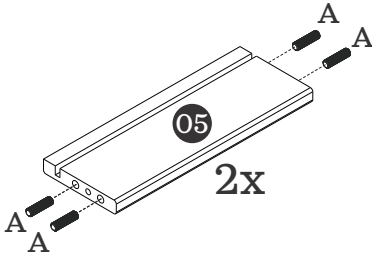

NESTiG

The Giraffe Toy Bin

Please read all instructions before assembly
and use of product!

Lisez toutes les instructions avant
d'assembler et d'utiliser le produit!

WARNING:

TO AVOID INJURY: Only use under the direct supervision of an adult. The maximum weight for this product is 45.0 lbs (20kgs). Do not push walker with child inside.

Product Parts Detail

A x8

8x30

B x8

7x50

C x6

M4x25

D x1

E x4

Assembly Instructions

01

02

03

04

05

06