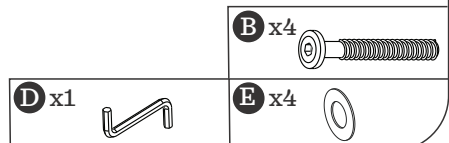

NESTiG

The Giraffe Toy Bin

Please read all instructions before assembly
and use of product!

Lisez toutes les instructions avant
d'assembler et d'utiliser le produit!

WARNING:

TO AVOID INJURY: Only use under the direct supervision of an adult. The maximum weight for this product is 45.0 lbs (20kgs). Do not push walker with child inside.

Product Parts Detail

A x8

8x30

B x8

7x50

C x6

M4x25

D x1

E x4

Assembly Instructions

01

02

03

04

05

06