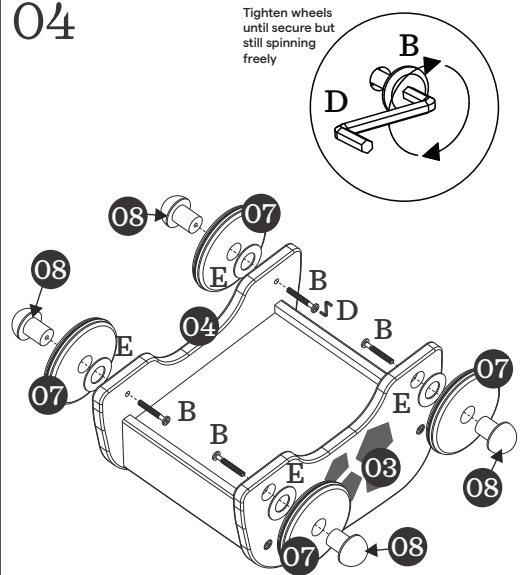

NESTiG

The Giraffe Toy Bin

Please read all instructions before assembly
and use of product!

Lisez toutes les instructions avant
d'assembler et d'utiliser le produit!

WARNING:

TO AVOID INJURY: Only use under the direct supervision of an adult. The maximum weight for this product is 45.0 lbs (20kgs). Do not push walker with child inside.

Product Parts Detail

A x8

8x30

B x8

7x50

C x6

M4x25

D x1

E x4

Assembly Instructions

01

02

03

04

05

06