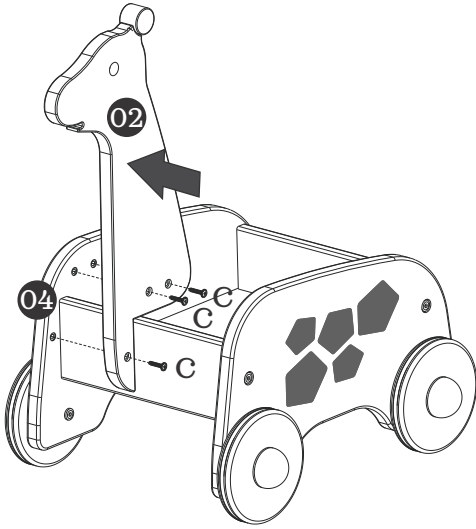

NESTiG

The Giraffe Toy Bin

Please read all instructions before assembly
and use of product!

Lisez toutes les instructions avant
d'assembler et d'utiliser le produit!

WARNING:

TO AVOID INJURY: Only use under the direct supervision of an adult. The maximum weight for this product is 45.0 lbs (20kgs). Do not push walker with child inside.

Product Parts Detail

A x8

8x30

B x8

7x50

C x6

M4x25

D x1

E x4

Assembly Instructions

01

02

03

04

05

06