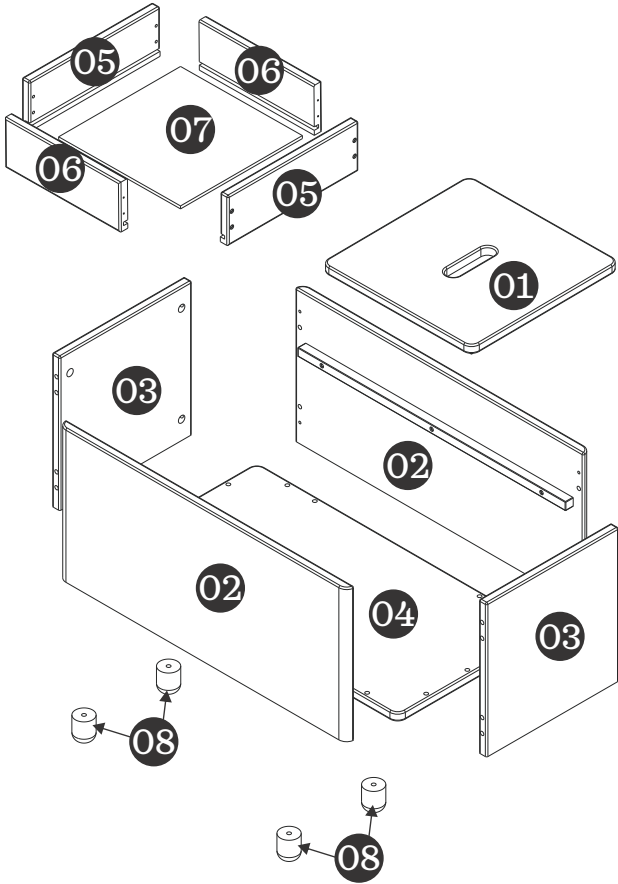

NESTiG

The Rook Toy Chest

Please read all instructions before assembly
and use of product!

Lisez toutes les instructions avant
d'assembler et d'utiliser le produit!

⚠ WARNING:
 TO AVOID INJURY: Only use under the direct supervision of an adult. The maximum weight for this product is 45.0 lbs (20kgs).

Product Parts Detail

A x16

 8x30

B x4

 1/4x50

C x6

 7x50

D x8

 4.0x45

E x8

F x8

G x1

Assembly Instructions

01

A x16

E x8